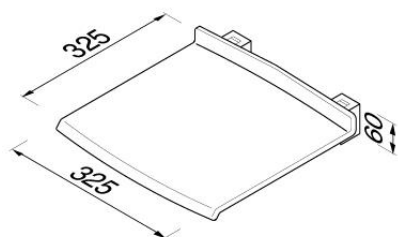

Comfort & Safety collection

915819-02

Shower seat, foldable, white

Shower seat , foldable, white

- Wall mounted, Foldable
- Aluminium + ABS
- Finish: White
- Concealed fixing
- Guarantee 12 years
- Maximum capacity 120 kg

325x325x60 mm

Quality has proven to be of decisive importance in recent years, which is why we can offer a 12-year warranty period for our chrome products. The entire selection is developed in Amersfoort. Geesa is certified according to the ISO 9001-2008 standard for design, productions and the delivery of bathroom accessories. Geesa reserve the right to change product specification.