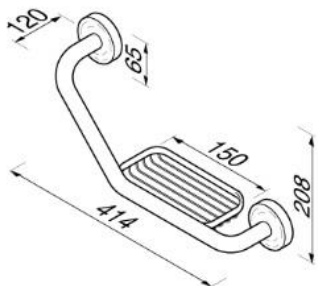

## Luna collection

915528

Grab rail with soap holder

- Finish: chrome
- Concealed fixing
- Guarantee 12 years

- 414x120x150x208 mm

Quality has proven to be of decisive importance in recent years, which is why we can offer a 12-year warranty period for our chrome products. The entire selection is developed in Amersfoort. Geesa is certified according to the ISO 9001-2008 standard for design, production and the delivery of bathroom accessories. 10/2015