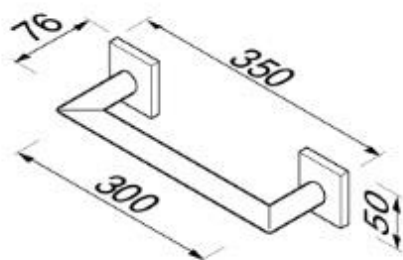

Nelio Collection

916806-02

Grab Rail 30 cm

- Finish: chrome
- Concealed fixing
- Guarantee 12 years

- 350x76x50 mm

Quality has proven to be of decisive importance in recent years, which is why we can offer a 12-year warranty period for our chrome products. The entire selection is developed in Amersfoort. Geesa is certified according to the ISO 9001-2008 standard for design, productions and the delivery of bathroom accessories. 10/2015