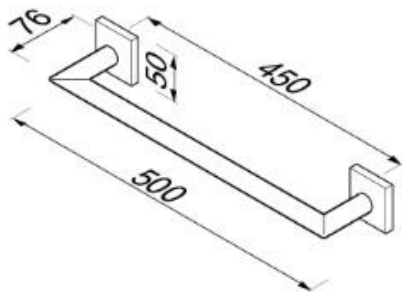

Nelio Collection

916807-02-45
Towel Rail 45 cm

- Finish: chrome
- Concealed fixing
- Guarantee 12 years

- 500x76x50 mm

Quality has proven to be of decisive importance in recent years, which is why we can offer a 12-year warranty period for our chrome products. The entire selection is developed in Amersfoort. Geesa is certified according to the ISO 9001-2008 standard for design, productions and the delivery of bathroom accessories. 10/2015