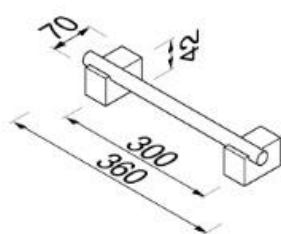

Nexx collection

917506-02

Grab rail 30 cm

- Finish: chrome
- Concealed fixing
- Guarantee 12 years

- 360x70x42 mm

Quality has proven to be of decisive importance in recent years, which is why we can offer a 12-year warranty period for our chrome products. The entire selection is developed in Amersfoort. Geesa is certified according to the ISO 9001-2008 standard for design, productions and the delivery of bathroom accessories. 10/2015