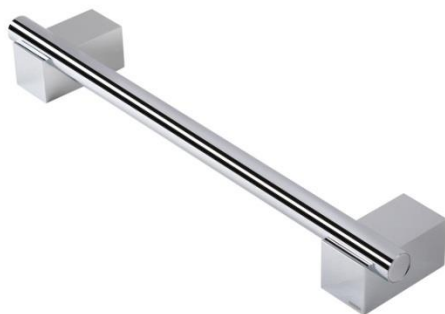

Nexx collection

917506-02

Grab rail 30 cm

- Finish: chrome
- Concealed fixing
- Guarantee 12 years

- 360x70x42 mm

Quality has proven to be of decisive importance in recent years, which is why we can offer a 12-year warranty period for our chrome products. The entire selection is developed in Amersfoort. Geesa is certified according to the ISO 9001-2008 standard for design, productions and the delivery of bathroom accessories. 10/2015