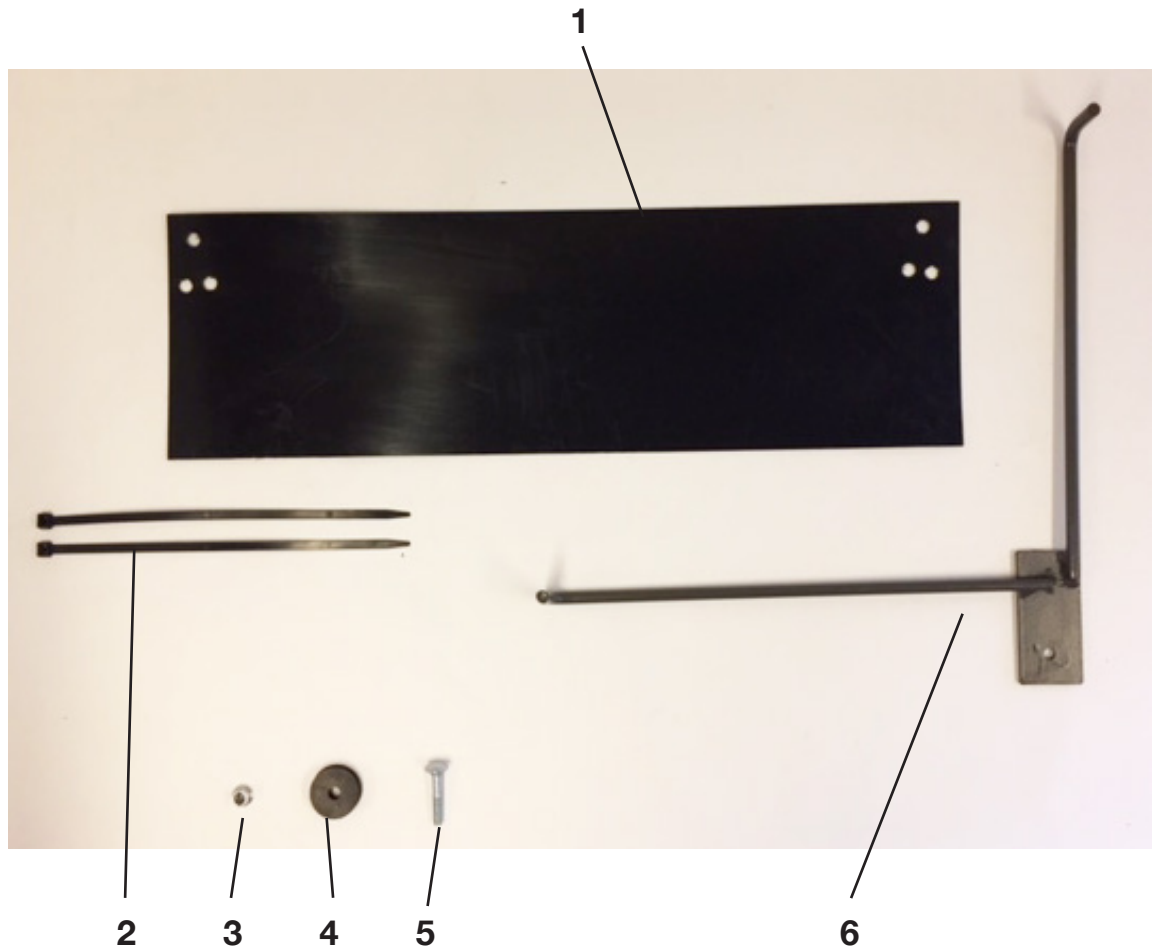

SPAREPART LIST / EXPLODED VIEW

**Kwiern**  
Made in Denmark

MODEL : SIDEPROTECTION  
SINGLE DOUBLE  
YEAR : 2018

Pos.	Art no	Description	Dimension	Qty
1	55 00 72	Plastcover	H: 150 mm	1
2	55 00 35	Plastcover	H: 200 mm	1
3	54 00 29	Chassis standard		1
4	55 00 87	Cabletie		4
5	52 00 03	Flange locknut	M8	1
6	55 00 74	Rubberdamper		1
7	52 00 56	Squareneck bolt	M8 x 45	1
8	54 01 05	Chassis for double		1

Pos.	Art no	Description	Dimension	Qty
1	55 00 35	Plastcover	H: 200 mm	1
2	54 00 29	Chassis standard		1
3	55 00 87	Cabletie		2
4	52 00 03	Flange locknut	M8	1
5	55 00 74	Rubberdamper		1
6	52 00 56	Squareneck bolt	M8 x 45	1
				1