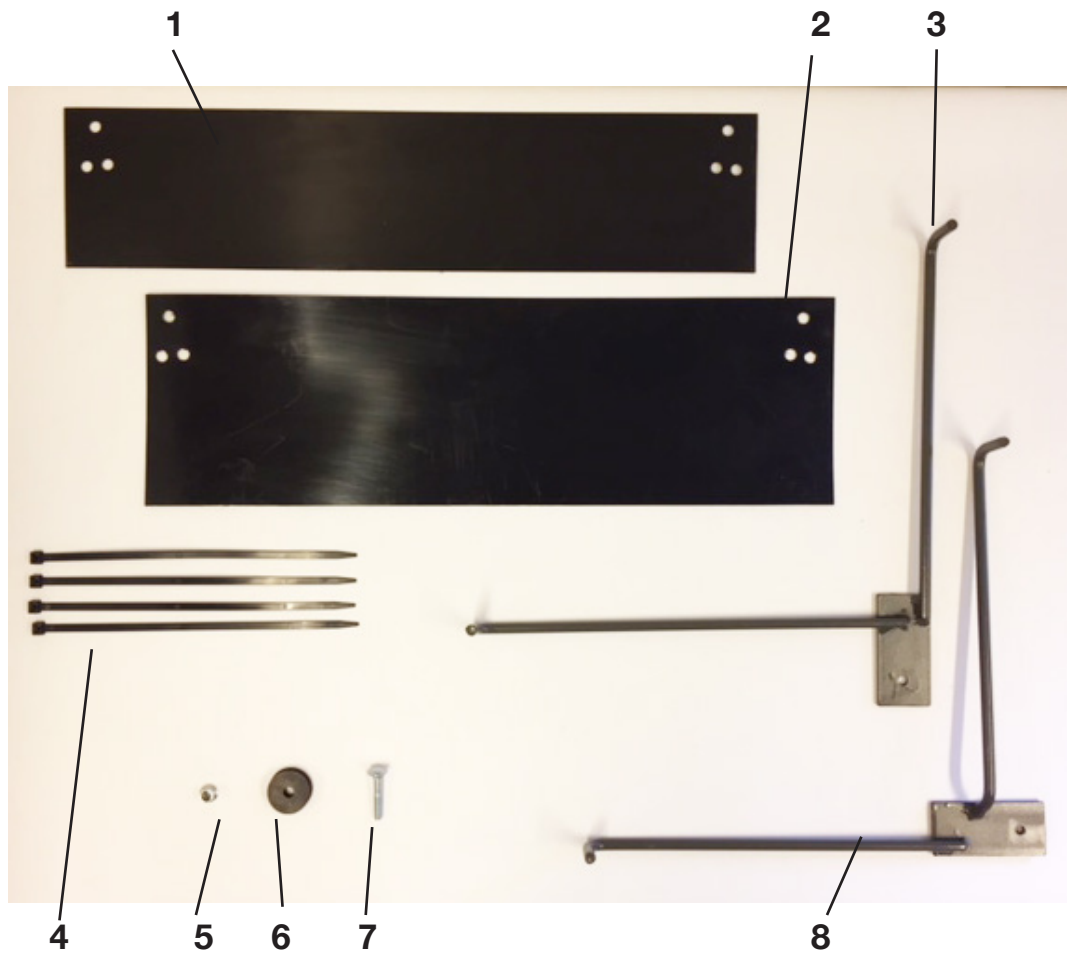

SPAREPART LIST / EXPLODED VIEW

**Kwiern**  
Made in Denmark

MODEL : SIDEPROTECTION  
SINGLE DOUBLE  
YEAR : 2018

Pos.	Art no	Description	Dimension	Qty
1	55 00 72	Plastcover	H: 150 mm	1
2	55 00 35	Plastcover	H: 200 mm	1
3	54 00 29	Chassis standard		1
4	55 00 87	Cabletie		4
5	52 00 03	Flange locknut	M8	1
6	55 00 74	Rubberdamper		1
7	52 00 56	Squareneck bolt	M8 x 45	1
8	54 01 05	Chassis for double		1

Pos.	Art no	Description	Dimension	Qty
1	55 00 35	Plastcover	H: 200 mm	1
2	54 00 29	Chassis standard		1
3	55 00 87	Cabletie		2
4	52 00 03	Flange locknut	M8	1
5	55 00 74	Rubberdamper		1
6	52 00 56	Squareneck bolt	M8 x 45	1
				1